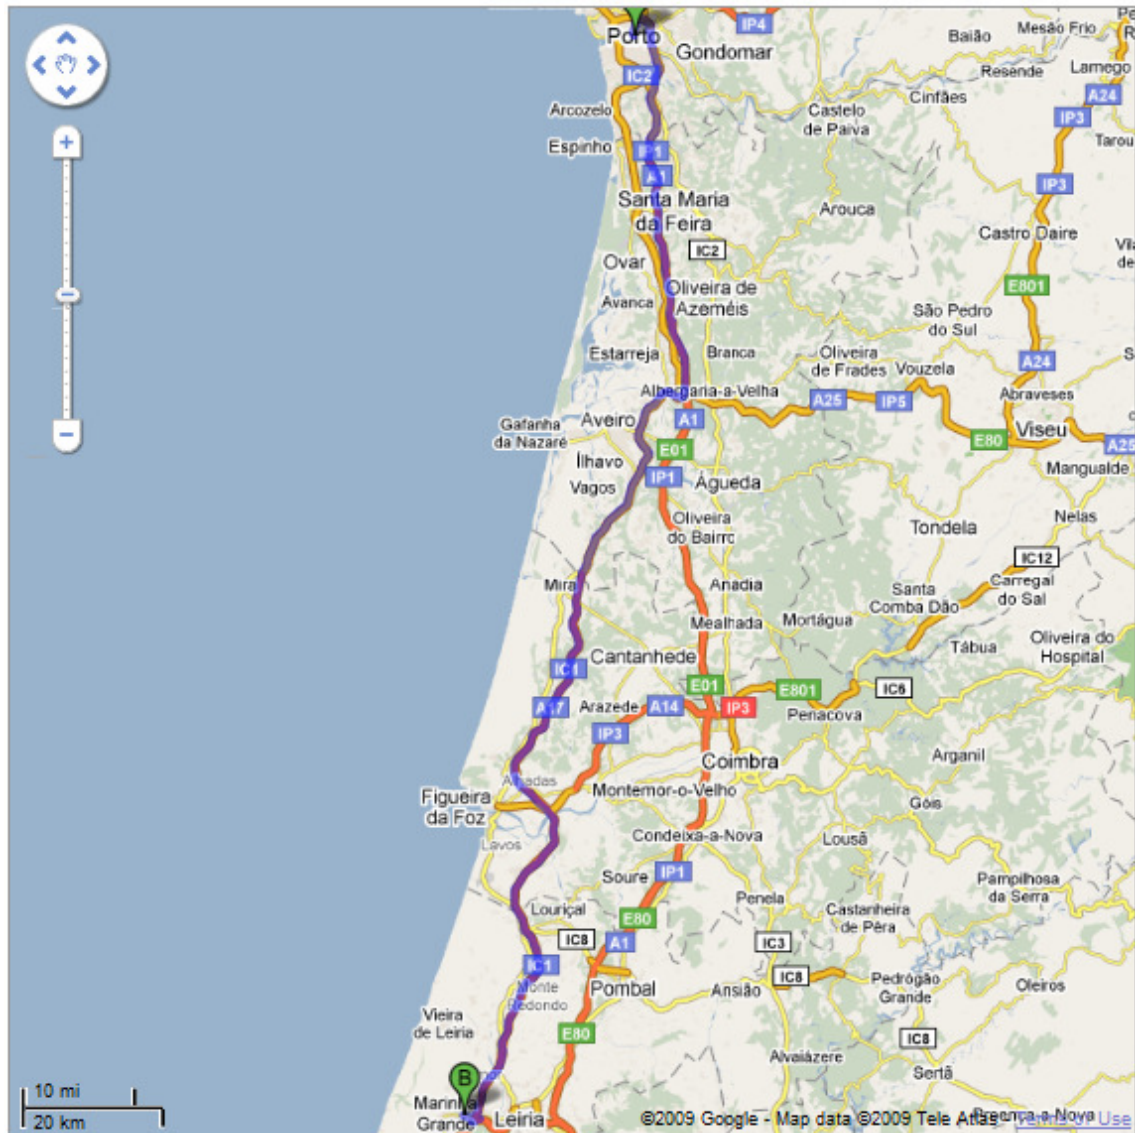

## Driving directions to Tecnimoplás - Indústria Técnica de Moldes, Lda, starting at Lisbon:

 Lisbon, Portugal

	1. Head north on <b>Praça do Comércio</b> toward <b>R. da Alfândega</b>	go 0.2 km total 0.2 km
	2. Continue on <b>R. da Prata</b> About 2 mins	go 0.6 km total 0.7 km
	3. Turn left at <b>Praça da Figueira</b>	go 72 m total 0.8 km
	4. Turn right at <b>Praça Dom Pedro IV</b>	go 0.2 km total 1.0 km
	5. Turn left to stay on <b>Praça Dom Pedro IV</b>	go 72 m total 1.0 km
	6. Slight right at <b>Praça Dom João da Câmara</b>	go 72 m total 1.1 km
	7. Slight right at <b>R. Primeiro de Dezembro</b>	go 31 m total 1.1 km
	8. Slight right at <b>Praça dos Restauradores</b> About 1 min	go 0.2 km total 1.3 km
	9. Continue on <b>Av. da Liberdade</b> About 2 mins	go 1.1 km total 2.5 km
	10. At the roundabout, take the 3rd exit onto <b>R. Joaquim António de Aguiar</b> About 1 min	go 0.3 km total 2.7 km
	11. Take the ramp on the left onto <b>R. Joaquim António de Aguiar</b> About 1 min	go 0.5 km total 3.2 km
	12. Slight left at <b>Av. Eng. Duarte Pacheco</b> About 2 mins	go 1.1 km total 4.3 km
	13. Continue on <b>Auto-Estrada da Costa do Estoril</b> About 5 mins	go 9.0 km total 13.3 km
	14. Take exit 6 to merge onto <b>A9</b> toward <b>A10/A1/A8</b> <b>Partial toll road</b> About 11 mins	go 19.5 km total 32.9 km
	15. Take exit 5 to merge onto <b>A8</b> toward <b>Leiria</b> <b>Partial toll road</b> About 1 hour 0 mins	go 118 km total 151 km
	16. Take exit 24A to merge onto <b>A8</b> toward <b>N242/A1/Leiria Sul/Marinha Grande</b> <b>Toll road</b> About 2 mins	go 1.8 km total 152 km
	17. Take exit 25 toward <b>Marinha Grande/Barosa</b> <b>Toll road</b> About 2 mins	go 1.3 km total 154 km
	18. At the roundabout, take the 2nd exit onto <b>N242</b> heading to <b>Marinha Grande/Pataias</b> Destination will be on the left About 3 mins	go 2.3 km total 156 km

## Information on how to get to Tecnimoplás starting at Porto:

**193 km – about 1 hour 48 mins**