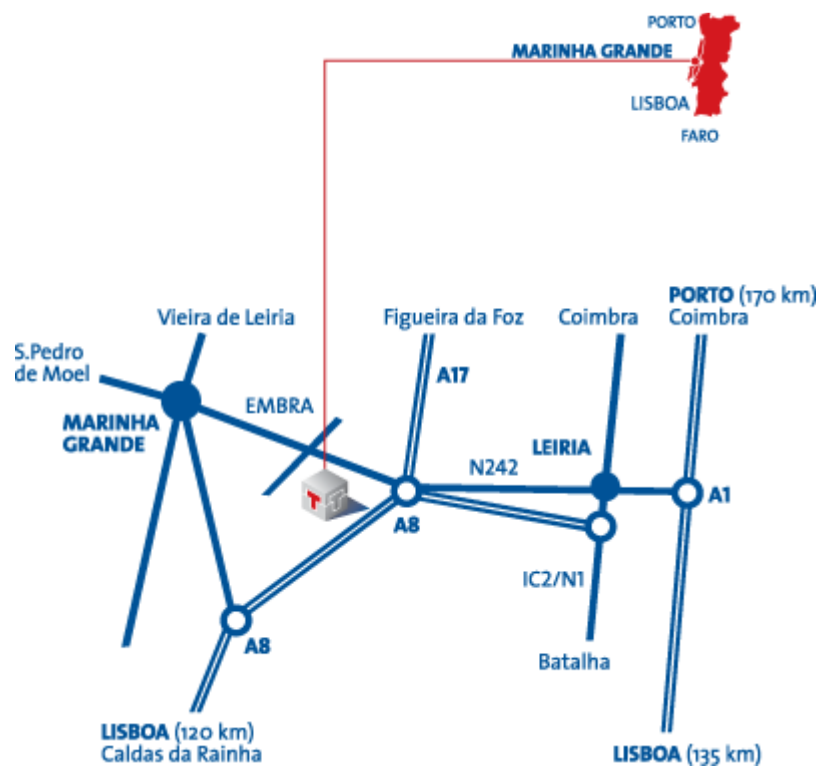

## Driving directions to Tecnimoplás - Indústria Técnica de Moldes, Lda, starting at Lisbon:

 Lisbon, Portugal

	1. Head north on <b>Praça do Comércio</b> toward <b>R. da Alfândega</b>	go 0.2 km total 0.2 km
	2. Continue on <b>R. da Prata</b> About 2 mins	go 0.6 km total 0.7 km
	3. Turn left at <b>Praça da Figueira</b>	go 72 m total 0.8 km
	4. Turn right at <b>Praça Dom Pedro IV</b>	go 0.2 km total 1.0 km
	5. Turn left to stay on <b>Praça Dom Pedro IV</b>	go 72 m total 1.0 km
	6. Slight right at <b>Praça Dom João da Câmara</b>	go 72 m total 1.1 km
	7. Slight right at <b>R. Primeiro de Dezembro</b>	go 31 m total 1.1 km
	8. Slight right at <b>Praça dos Restauradores</b> About 1 min	go 0.2 km total 1.3 km
	9. Continue on <b>Av. da Liberdade</b> About 2 mins	go 1.1 km total 2.5 km
	10. At the roundabout, take the 3rd exit onto <b>R. Joaquim António de Aguiar</b> About 1 min	go 0.3 km total 2.7 km
	11. Take the ramp on the left onto <b>R. Joaquim António de Aguiar</b> About 1 min	go 0.5 km total 3.2 km
	12. Slight left at <b>Av. Eng. Duarte Pacheco</b> About 2 mins	go 1.1 km total 4.3 km
	13. Continue on <b>Auto-Estrada da Costa do Estoril</b> About 5 mins	go 9.0 km total 13.3 km
	14. Take exit 6 to merge onto <b>A9</b> toward <b>A10/A1/A8</b> <b>Partial toll road</b> About 11 mins	go 19.5 km total 32.9 km
	15. Take exit 5 to merge onto <b>A8</b> toward <b>Leiria</b> <b>Partial toll road</b> About 1 hour 0 mins	go 118 km total 151 km
	16. Take exit 24A to merge onto <b>A8</b> toward <b>N242/A1/Leiria Sul/Marinha Grande</b> <b>Toll road</b> About 2 mins	go 1.8 km total 152 km
	17. Take exit 25 toward <b>Marinha Grande/Barosa</b> <b>Toll road</b> About 2 mins	go 1.3 km total 154 km
	18. At the roundabout, take the 2nd exit onto <b>N242</b> heading to <b>Marinha Grande/Pataias</b> Destination will be on the left About 3 mins	go 2.3 km total 156 km

## Information on how to get to Tecnimoplás starting at Porto:

**193 km – about 1 hour 48 mins**